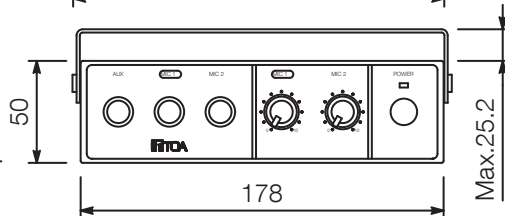

CA-115

MOBILE AMPLIFIER

Uiterlijk

Rear View

Accessory microphone (1/5)

Top View

Side View

Front View

UNIT:mm

SCALE:1/4