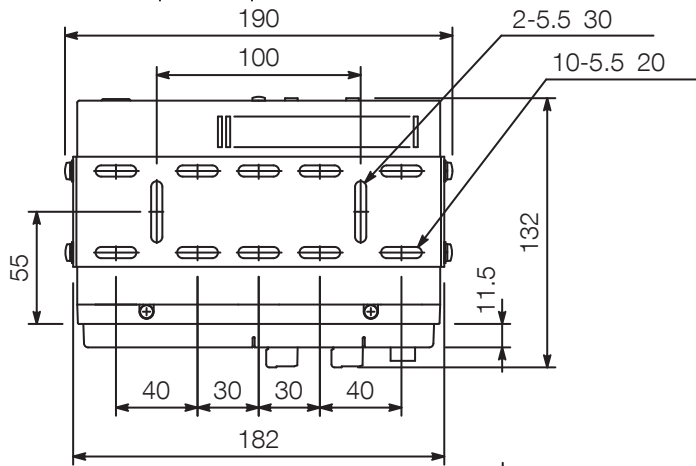

CA-115

MOBILE AMPLIFIER

Uiterlijk

Rear View

Accessory microphone (1/5)

Top View

Side View

Front View

UNIT:mm

SCALE:1/4