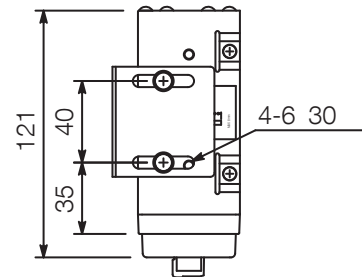

CA-115

MOBILE AMPLIFIER

Uiterlijk

Rear View

Accessory microphone (1/5)

Top View

Side View

Front View

UNIT:mm

SCALE:1/4