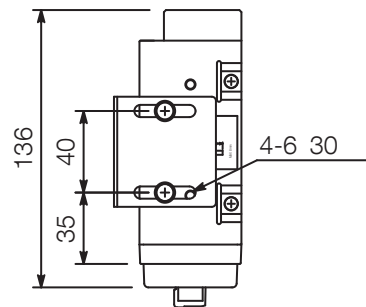

Uiterlijk

Rear View

Max. 2000

Accessory microphone (1/5)

Top View

Side View

Front View

UNIT:mm

SCALE:1/4