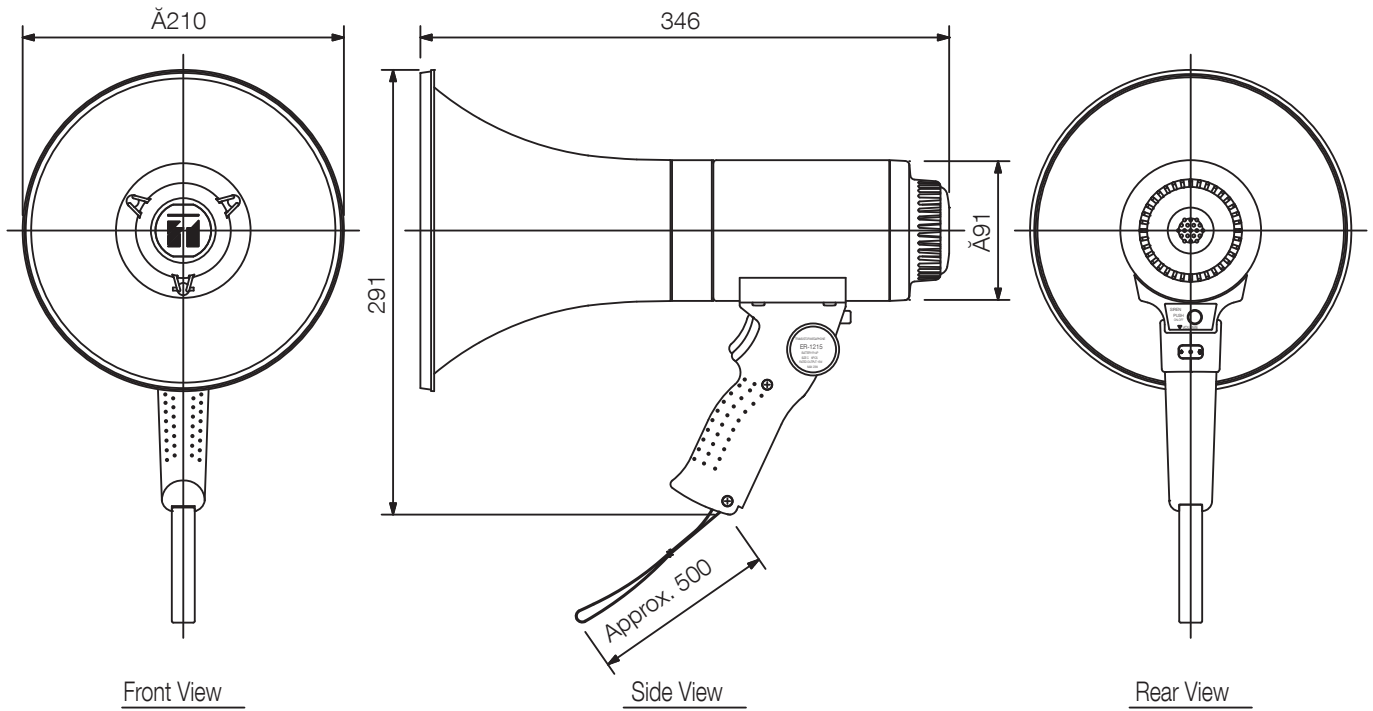

ER-1215

15W HAND MEGAPHONE

The ER-1215 is an easy-to-operate, hand grip type megaphone rated at 15 W of output. The newly developed polyimide diaphragm is employed to ensure high sound quality.

Article number:ER-1215 EU

Specifications

Power source.	6 x 1,5 V (R 14)
Rated output.	15 W (23 W max.)
Power source.	6 x 1,5 V (R 14)
Battery life	14 h
Audible range	Voice 315 m
Finish.	ABS resin, light grey (RAL 7035 or equivalent), grey,
Operating temperature.	-10 °C to +40 °C

ER-1215

15W HAND MEGAPHONE

Appearance

<Note on the audible range and battery life>

1. The indications of the audible range and battery life are based on the JEITA Standard*.
2. Audible range presumes that the megaphone employs new batteries and is used on a quiet street.
It varies depending on such conditions as battery consumption, ambient noise, wind direction, and obstacles.
3. Battery life assumes that megaphone is used for 30 minutes a day.

UNIT:mm

SCALE:1/5