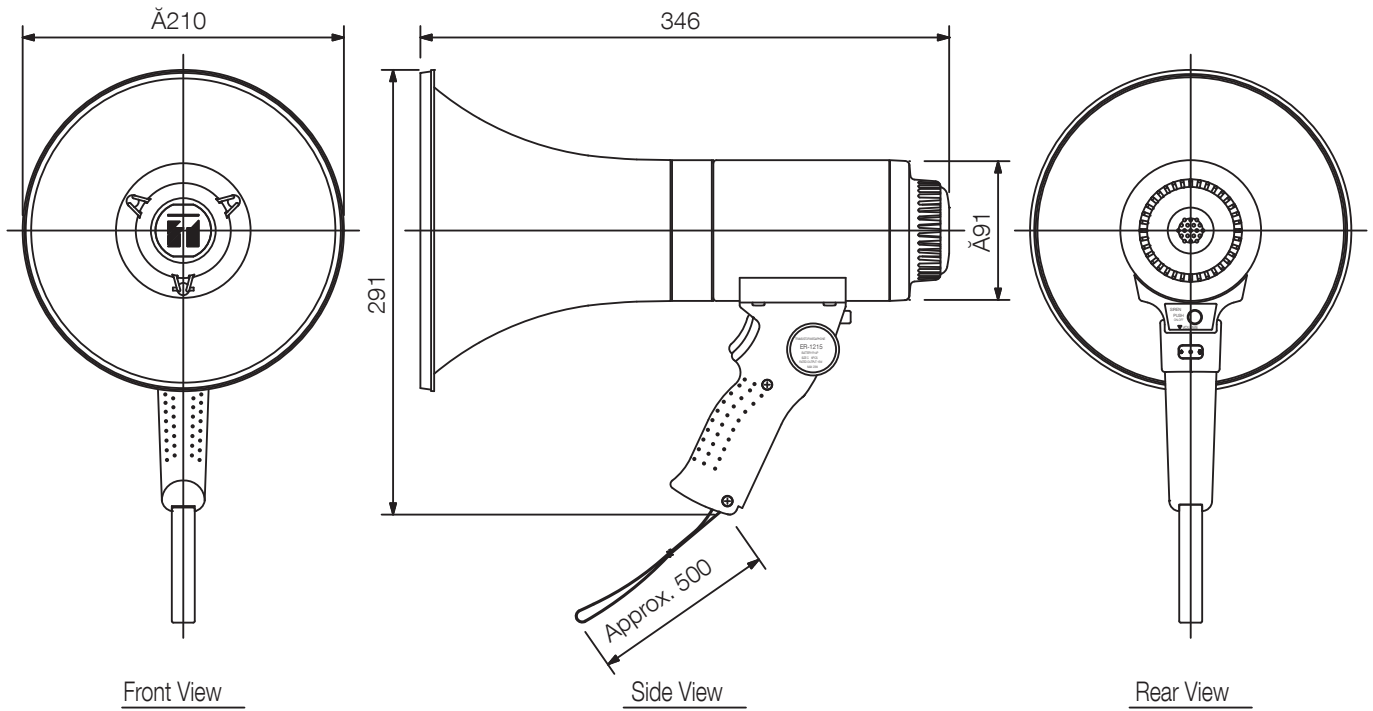

Номер статьи: ER-1215 EU
Alternative products: ER-1215, ER-1215S

Specifications

Источник питания	6 x 1,5 В (R 14)
Номинальная мощность	15 W (макс. 23 Вт)
Срок службы батареи	14 h
Звуковой диапазон	Речевой сигнал: 315 м
Размеры (Ш x В x Г)	210 x 291 x 346 mm
Размеры (ø x Г)	x 346
Покрытие	АБС-пластик, светло-черный (RAL 7035 или эквивалент), серый,
Рабочая температура	от -10 °C до +40 °C

ER-1215

15W HAND MEGAPHONE

Appearance

<Note on the audible range and battery life>

1. The indications of the audible range and battery life are based on the JEITA Standard*.
2. Audible range presumes that the megaphone employs new batteries and is used on a quiet street.
It varies depending on such conditions as battery consumption, ambient noise, wind direction, and obstacles.
3. Battery life assumes that megaphone is used for 30 minutes a day.

UNIT:mm

SCALE:1/5