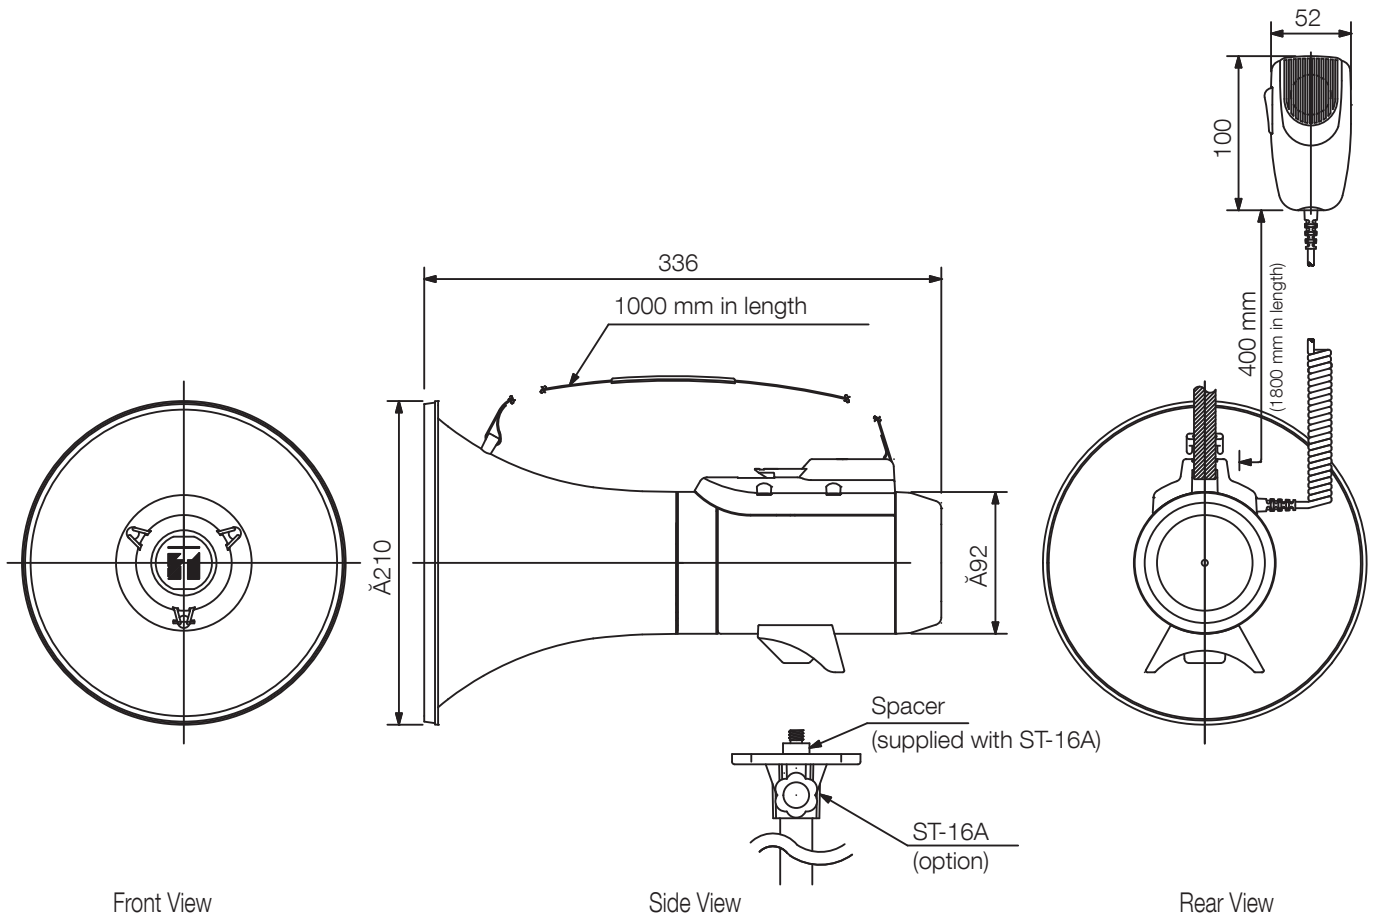

Appearance

<Note on the audible range and battery life>

1. The indications of the audible range and battery life are based on the JEITA Standard*.
2. Audible Range presumes that the megaphone employs new batteries and is used on a quiet street. It varies depending on such conditions as battery consumption, ambient noise, wind direction and obstacles.
3. Battery Life assumes that megaphone is used for 30 minutes a day.

UNIT:mm

SCALE:1/5