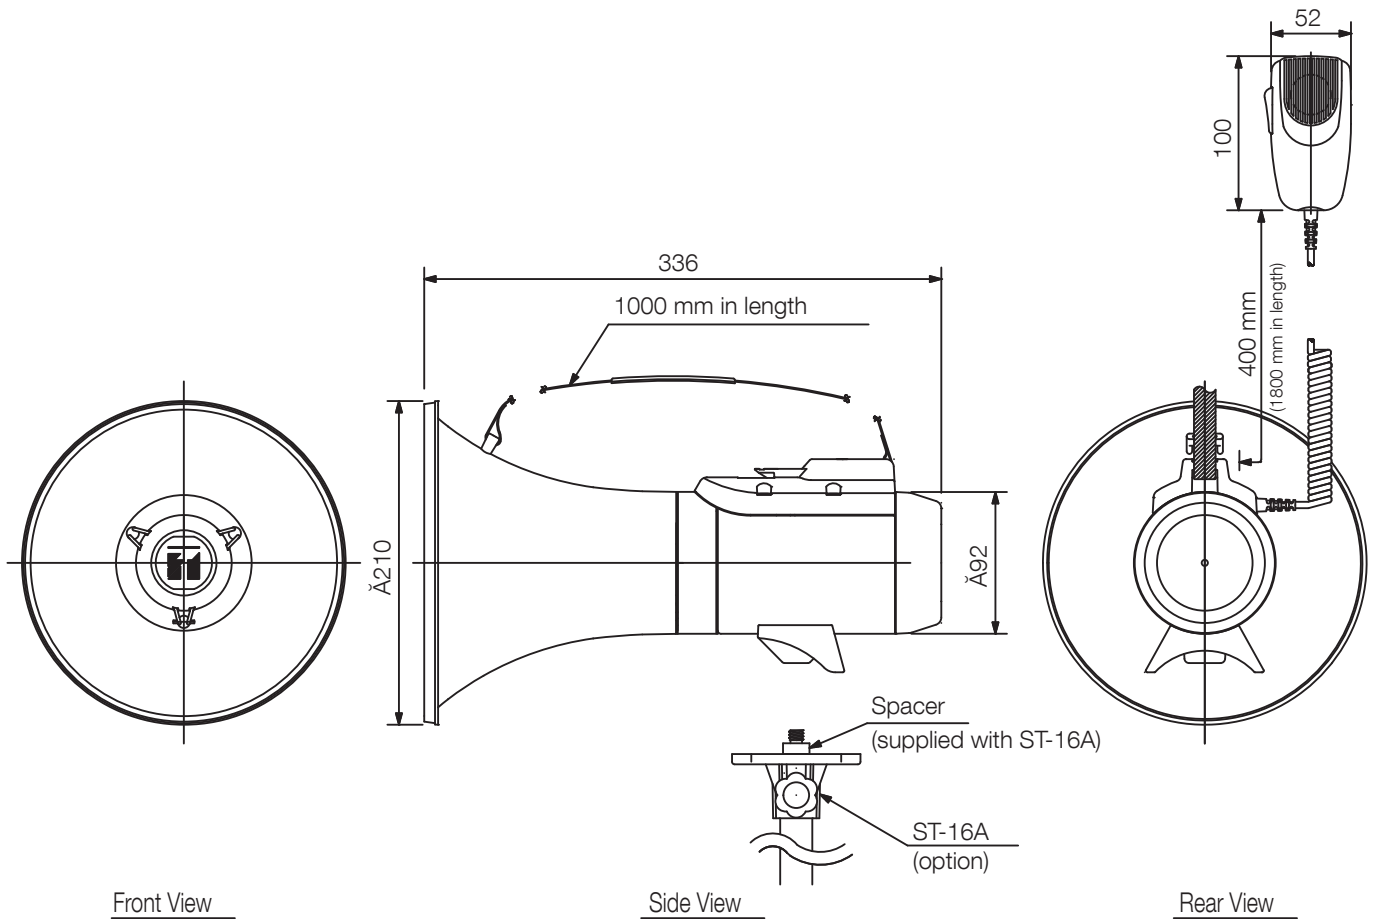

Appearance

<Note on the audible range and battery life>

1. The indications of the audible range and battery life are based on the JEITA Standard*.
2. Audible Range presumes that the megaphone employs new batteries and is used on a quiet street. It varies depending on such conditions as battery consumption, ambient noise, wind direction and obstacles.
3. Battery Life assumes that megaphone is used for 30 minutes a day.

UNIT:mm

SCALE:1/5