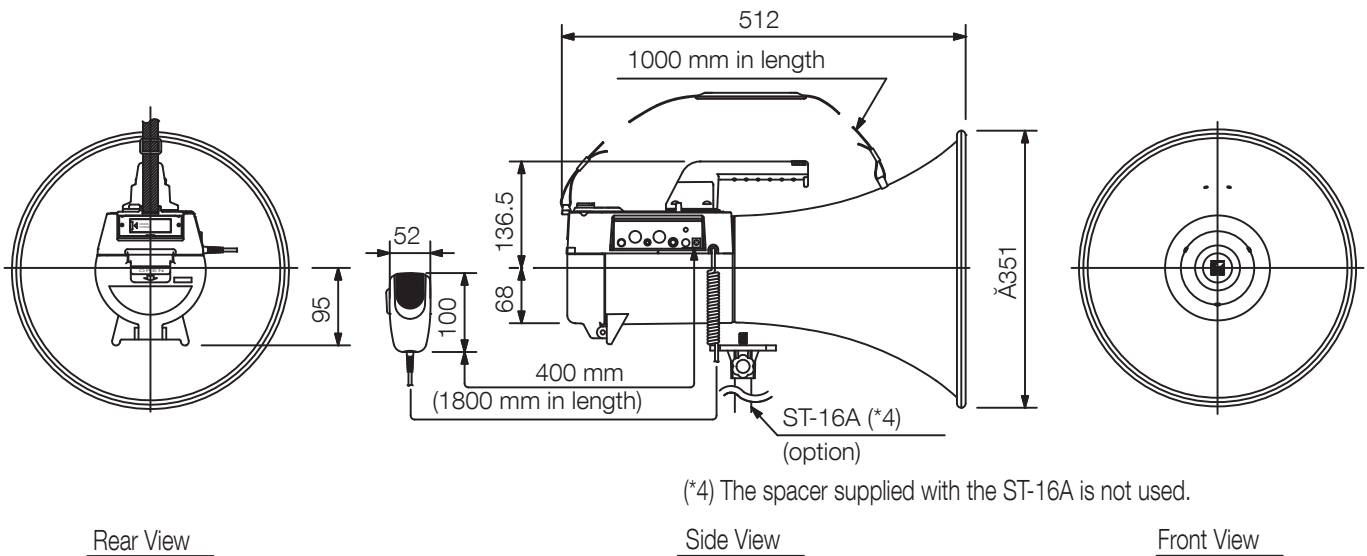

Article number:ER-2230W EU

Specifications

Power source.	10 x 1,5 V (R 20P)
Rated output.	30 W (45 W max.)
Power source.	10 x 1,5 V (R 20P)
Battery life	17 h
Battery life on signal	90 min
Ext. MIC Input	600 Ω, unbalanced, ø6.6 phone jack, stereo plug acceptable, volume control
Signals	Whistle
Audible range	800 m (Whistle 1,000 m)
Finish.	Aluminium, ABS resin, die-cast, light grey (RAL 7035 or equivalent), grey,
Operating temperature.	-10 °C to +40 °C

(*4) The spacer supplied with the ST-16A is not used.

UNIT:mm

SCALE:1/10