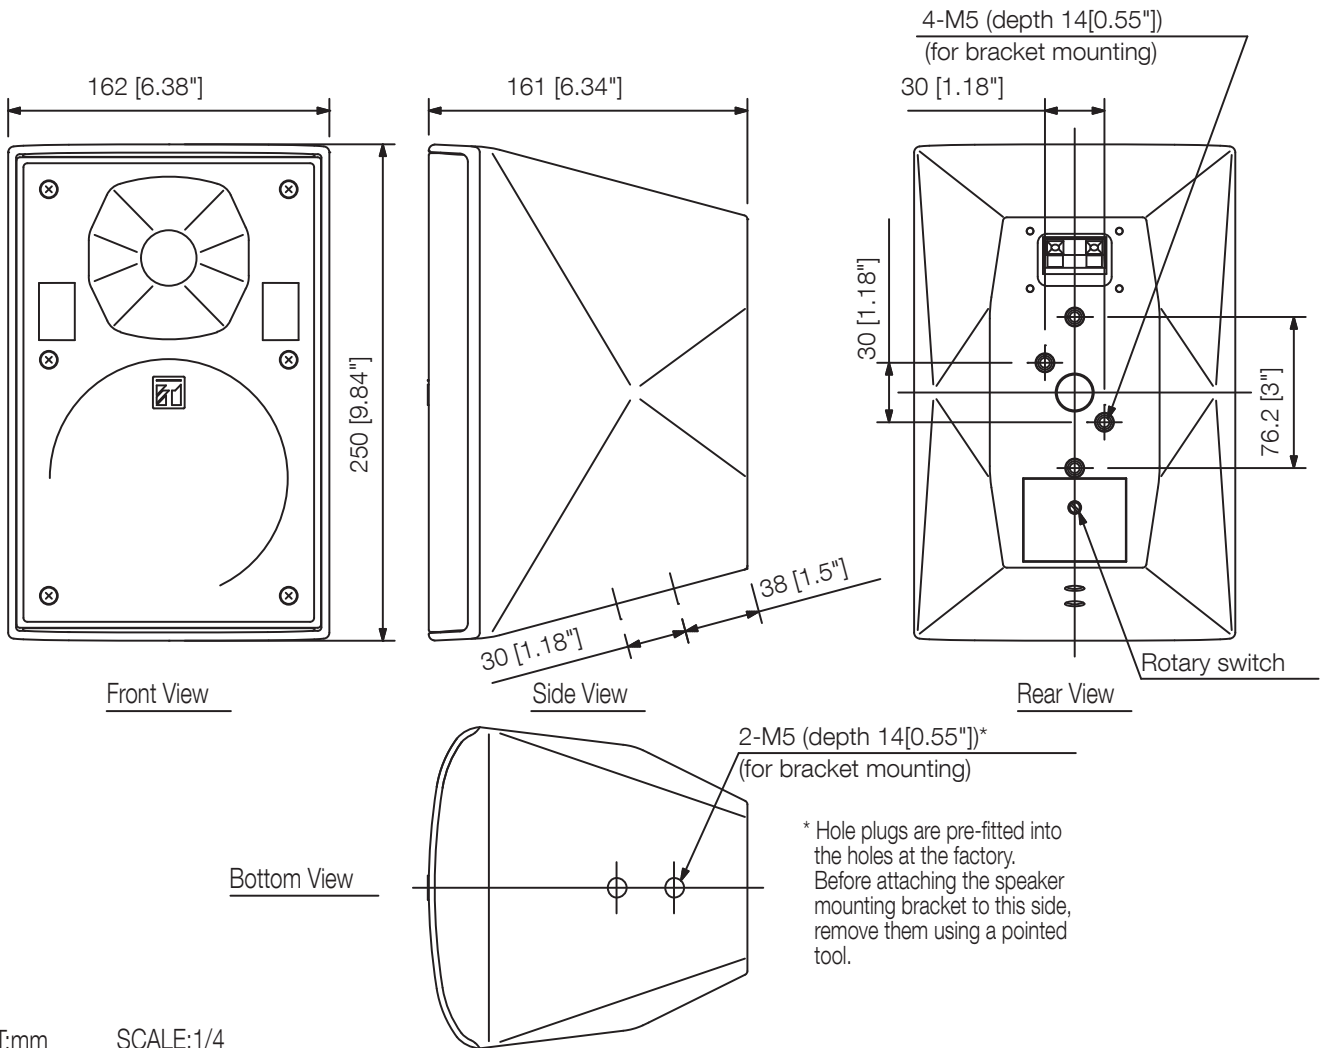

F-1300WTWP EB-Q

SPEAKER

Article number:F-1300WTWP EB-Q
Alternative products: F-1300BTWP EB-Q,
F-1300WTWP, F-2000WTWP EB-Q,
F-1000BTWP EB-Q, F-1000WTWP EB-Q

Specifications

Dimensions (W x H x D)	162 x 250 x 161 mm
Dimensions (ø x D)	x 161 mm
Finish	HIPS resin, Steel plate, off-white (RAL 9010 or equivalent),
Operating temperature	-10°C to + 50°C

F-1300WTWP EB-Q

SPEAKER

Appearance

UNIT:mm SCALE:1/4