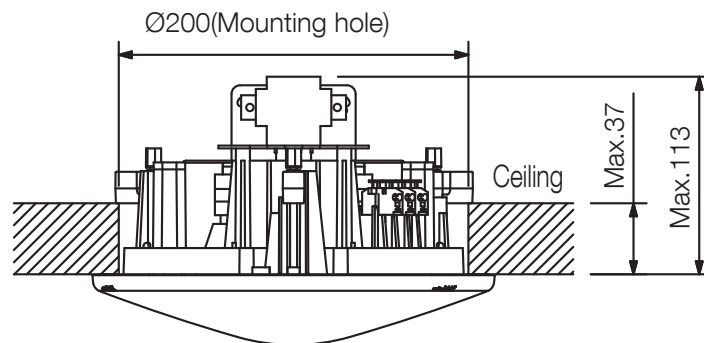

Article number: F-2352SC EU
Alternative products: F-1522SC

Specifications

Dimensions (W x H x D)	x 154
Dimensions (ø x D)	230 x 154 mm
Finish	Steel plate, Fire-resistant ABS resin (resin material grade: UL-94 V-0), cream white (RAL 9001 or equivalent),

F-2352SC

PANEL CONE SPEAKER

Appearance

Front View

Side View

Rear View

Ceiling mounting

UNIT:mm

SCALE:1/5