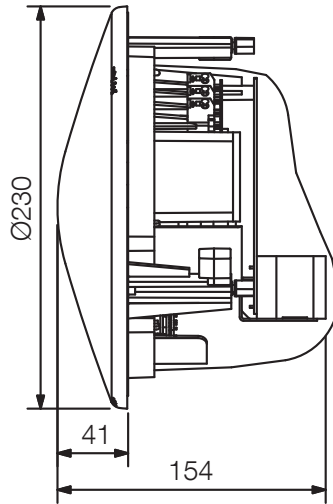

Article number: F-2352SC EU
Alternative products: F-1522SC

Specifications

Dimensions (W x H x D)	x 154
Dimensions (ø x D)	230 x 154 mm
Finish	Steel plate, Fire-resistant ABS resin (resin material grade: UL-94 V-0), cream white (RAL 9001 or equivalent),

F-2352SC

PANEL CONE SPEAKER

Appearance

Front View

Side View

Rear View

Ceiling mounting

UNIT:mm

SCALE:1/5