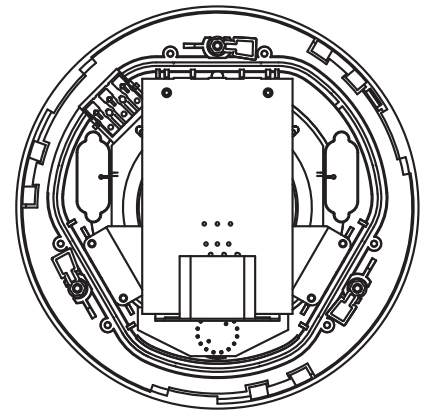

F-2352SC

PANEL CONE SPEAKER

The F-2352SC ceiling and wall-mounted speaker covers an extremely wide area and can be used for 25, 70 and 100 V line applications. Well-balanced sound can be heard uniformly at any location.

Article number: F-2352SC EU
Alternative products: F-1522SC

Specifications

Dimensions (W x H x D)	x 154
Dimensions (ø x D)	230 x 154 mm
Finish	Steel plate, Fire-resistant ABS resin (resin material grade: UL-94 V-0), cream white (RAL 9001 or equivalent),

F-2352SC

PANEL CONE SPEAKER

Appearance

Front View

Side View

Rear View

Ceiling mounting

UNIT:mm

SCALE:1/5