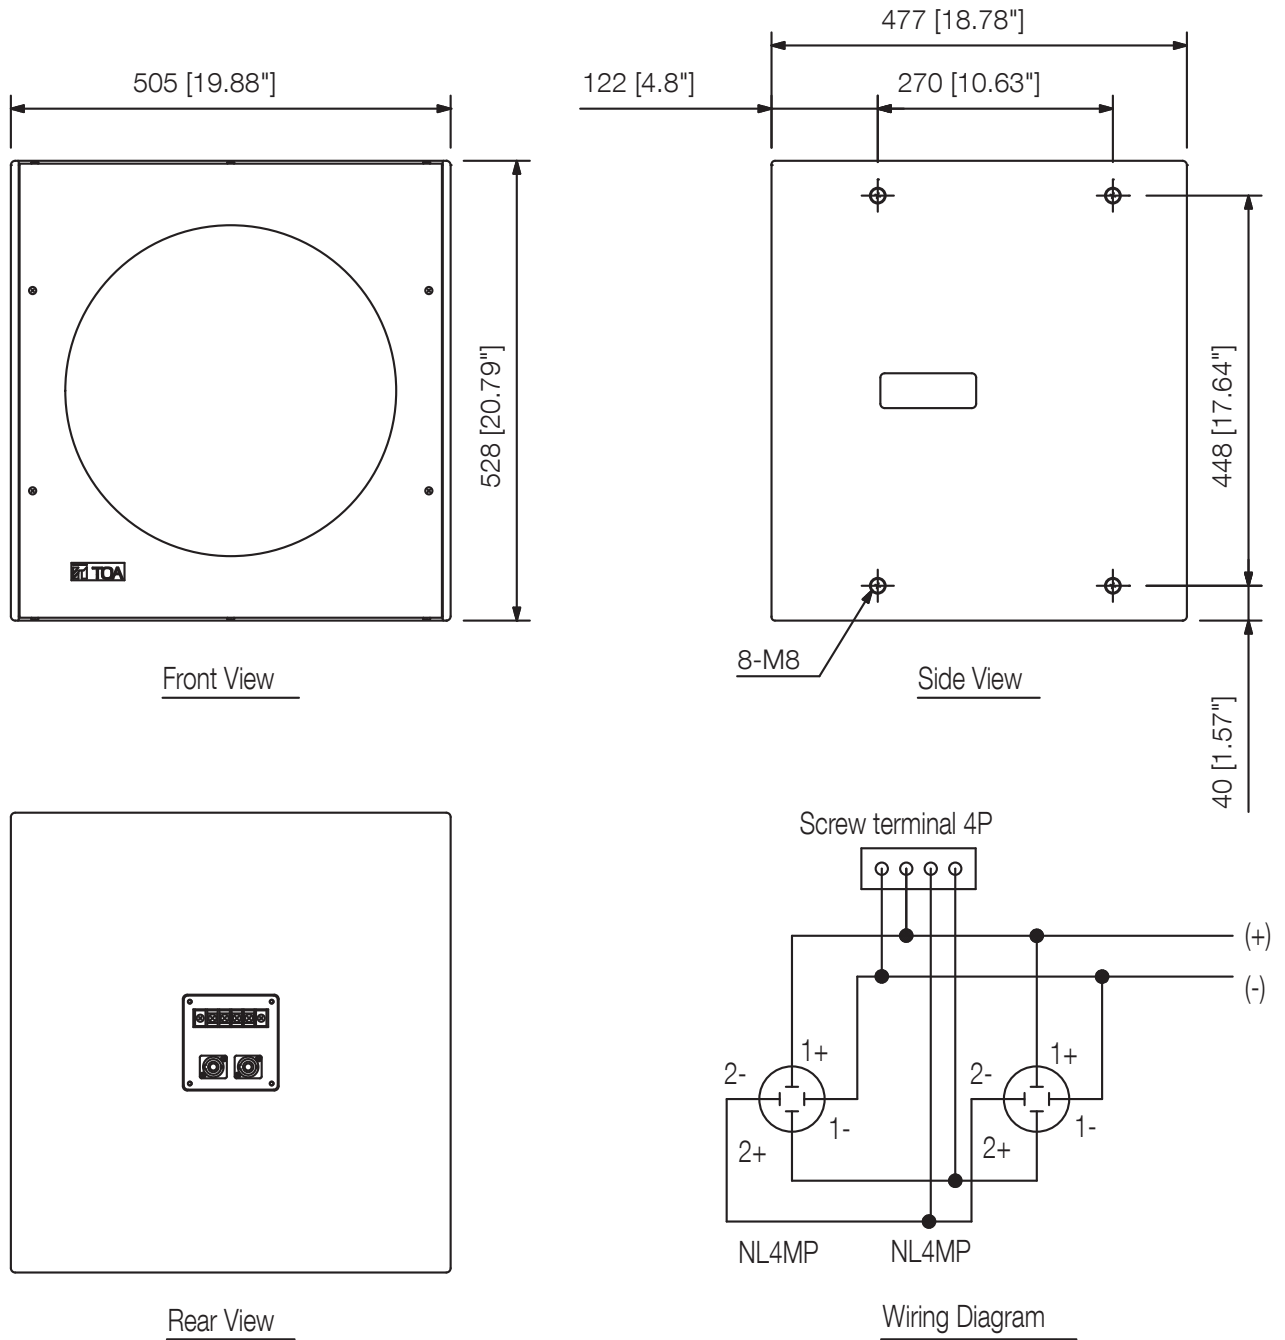

FB-150W

SUBWOOFER SYSTEM

The FB-150B is a compact, indoor-use subwoofer system employing a high-power 38 cm (15") woofer. It is designed for use in conjunction with TOA's HX-7B or other full range speakers, and is particularly ideal for reproducing dynamic low-frequency sound for both permanent and temporary installations.

Article number:FB-150W
Alternative products: FB-150B

Specifications

Dimensions (W x H x D)	505 x 528 x 477 mm
Dimensions (ø x D)	x 477 mm
Finish	MDF, urethane coating, paint, off-white (RAL 9010 or equivalent),

Appearance

UNIT:mm SCALE:1/10