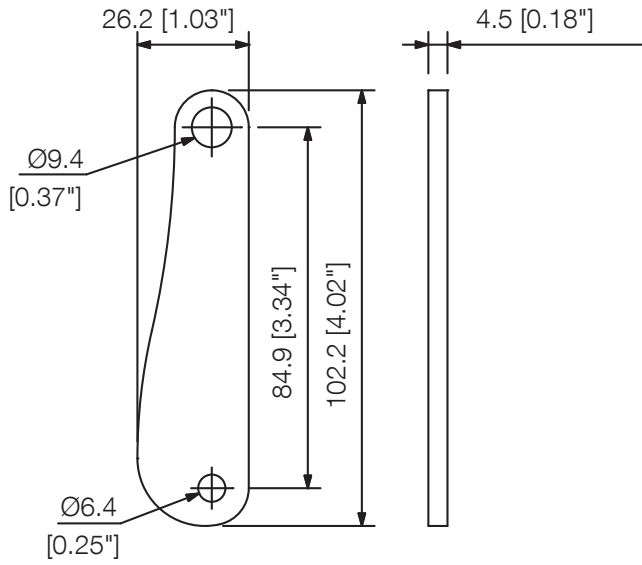

# HY-60DB-WP

ANGLE ADJUSTMENT BRACKET

By using three HY-60DB-WP brackets, the directivity angle mode of the HX-7B-WP can be changed to 60° mode. It is also possible to change the directivity angle mode to 15° mode, 30° mode, or 45° mode. This bracket is designed for outdoor use.

# HY-60DB-WP

ANGLE ADJUSTMENT BRACKET

Appearance

Mounting example (scale: 1/10)