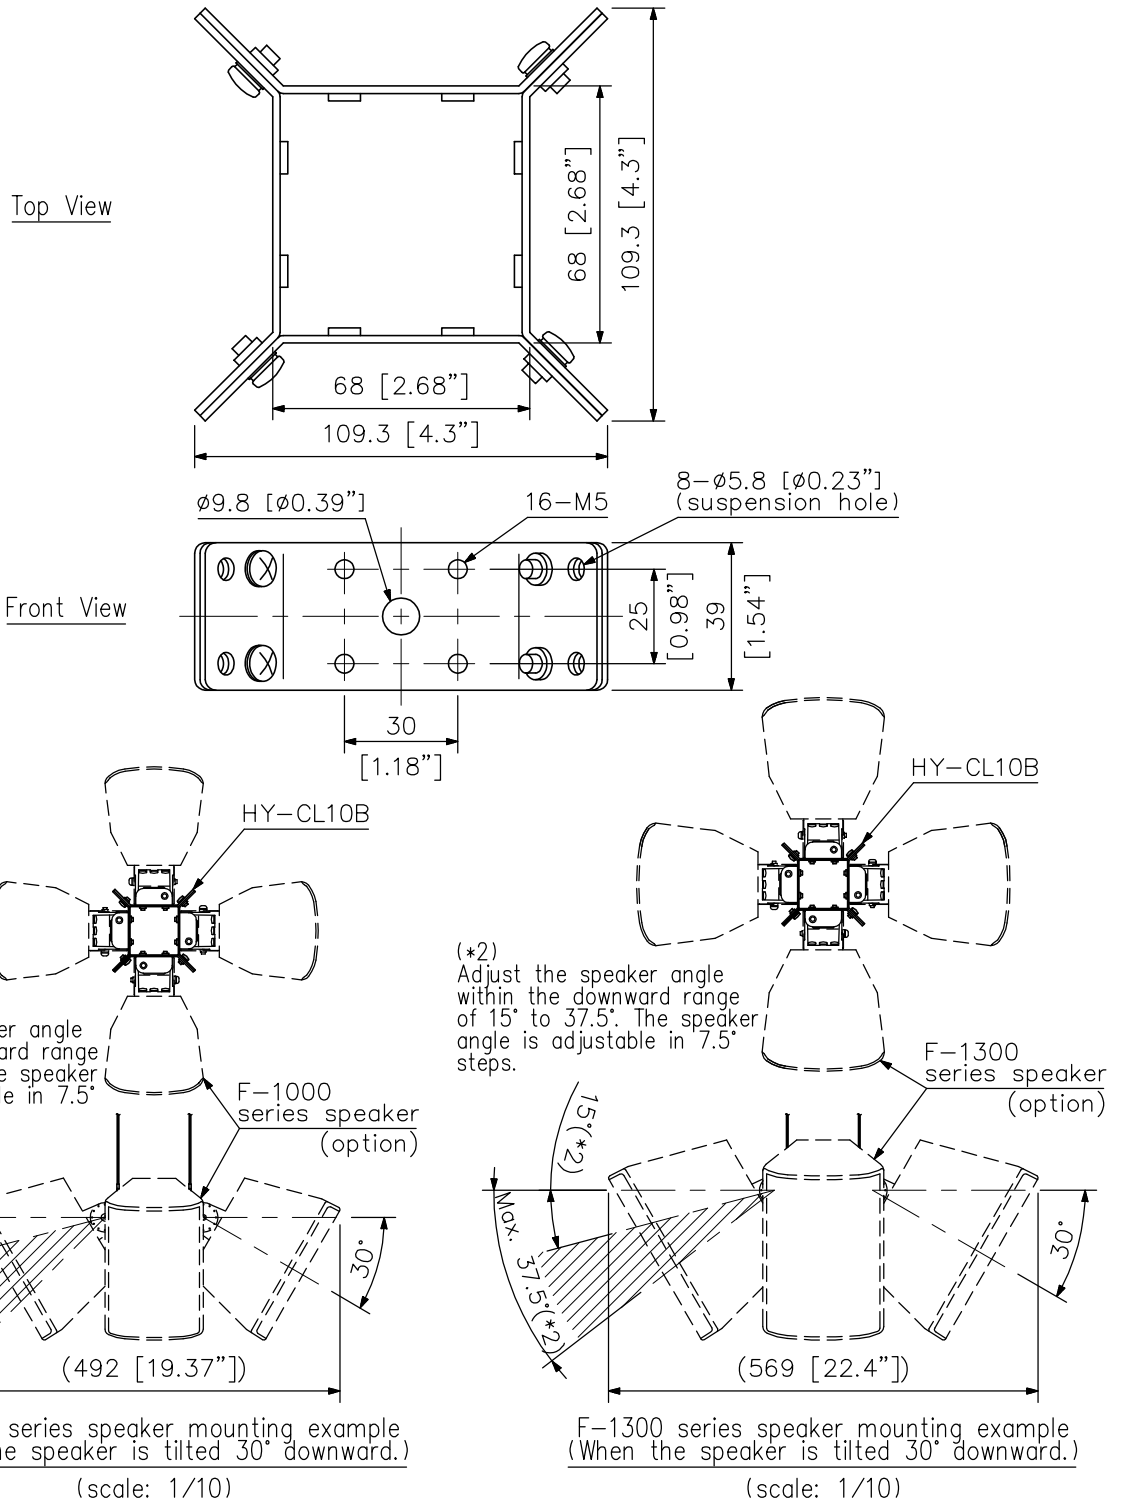

DESCRIPTION

The HY-CL10B Cluster Bracket is used for cluster ceiling suspension of 4 F-1000 Series or F-1300 Series speakers.

SPECIFICATIONS

Finish	Steel plate, black, paint
Dimensions	109.3 (W) × 39 (H) × 109.3 (D) mm (4.3" × 1.54" × 4.3")
Weight	380 g (0.84 lb)
Accessory	Speaker mounting bracket (with washer) ...16

APPEARANCE

UNIT:mm SCALE:1/2