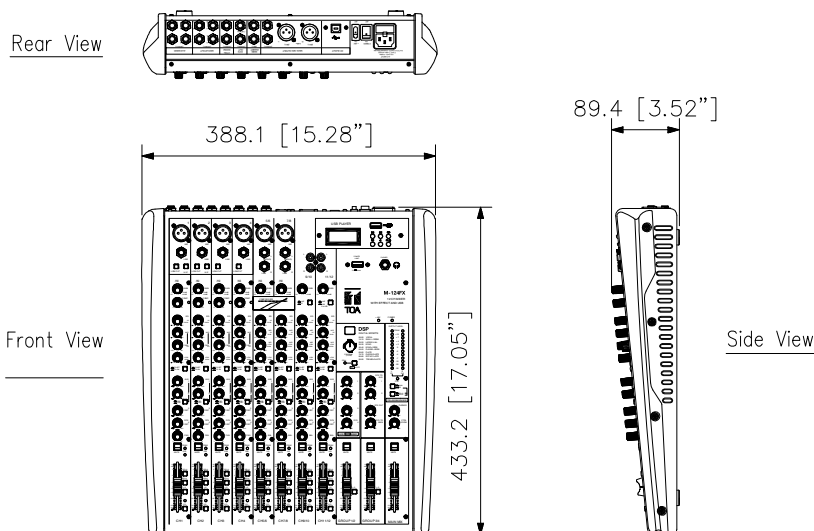

DESCRIPTION

The M-124FX is a professional compact 12 Channel Mixing Console, great quality and better reliability. You will get the smooth, accurate more natural and open sound from this apparatus, and it is really ideal for gigs, recording. It can be mounted an EIA standard equipment rack.

APPEARANCE

UNIT: mm SCALE: 1/10