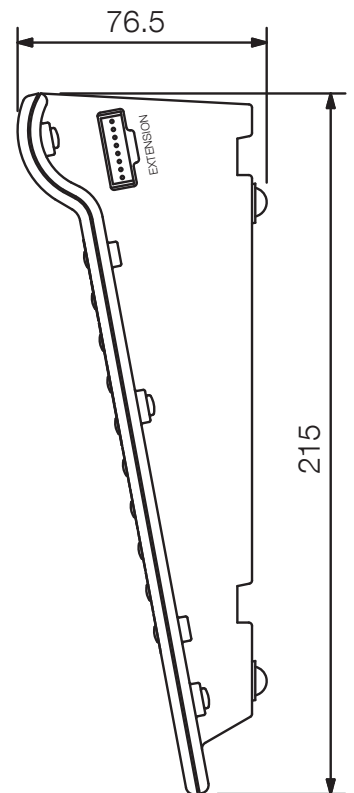

RM-210

REMOTE MICROPHONE EXTENSION

The RM-210 is key extension unit for increasing the number of function keys of TOA's remote microphones by 10.

Article number:RM-210 S

Specifications

Power source	From remote microphone
Current consumption	75,0 mA max.
Controls	10 buttons for free assignable functions
Key extension	10
Dimensions (W x H x D)	110 x 76,5 x 215 mm
Dimensions (ø x D)	x 215 mm
Finish	ABS resin, bluish grey (PANTONE 538 or equivalent),

RM-210

REMOTE MICROPHONE EXTENSION

Appearance

Rear View

Top View

Side View

UNIT:mm

SCALE:1/3