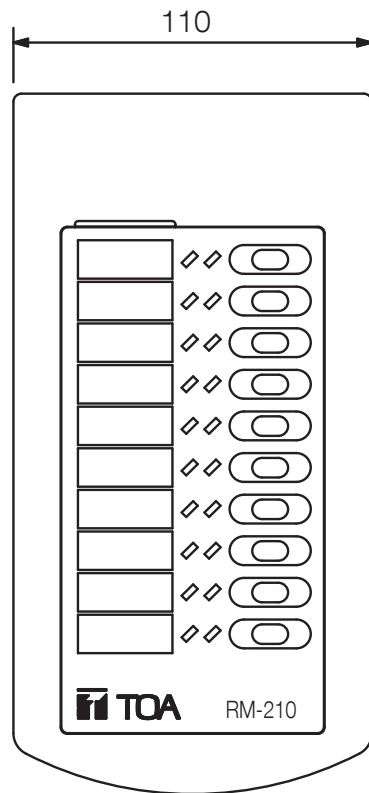

RM-210

REMOTE MICROPHONE EXTENSION

The RM-210 is key extension unit for increasing the number of function keys of TOA's remote microphones by 10.

Article number:RM-210 S

Specifications

Power source	From remote microphone
Current consumption	75,0 mA max.
Controls	10 buttons for free assignable functions
Key extension	10
Dimensions (W x H x D)	110 x 76,5 x 215 mm
Dimensions (ø x D)	x 215 mm
Finish	ABS resin, bluish grey (PANTONE 538 or equivalent),

RM-210

REMOTE MICROPHONE EXTENSION

Appearance

Rear View

Top View

Side View

UNIT:mm

SCALE:1/3