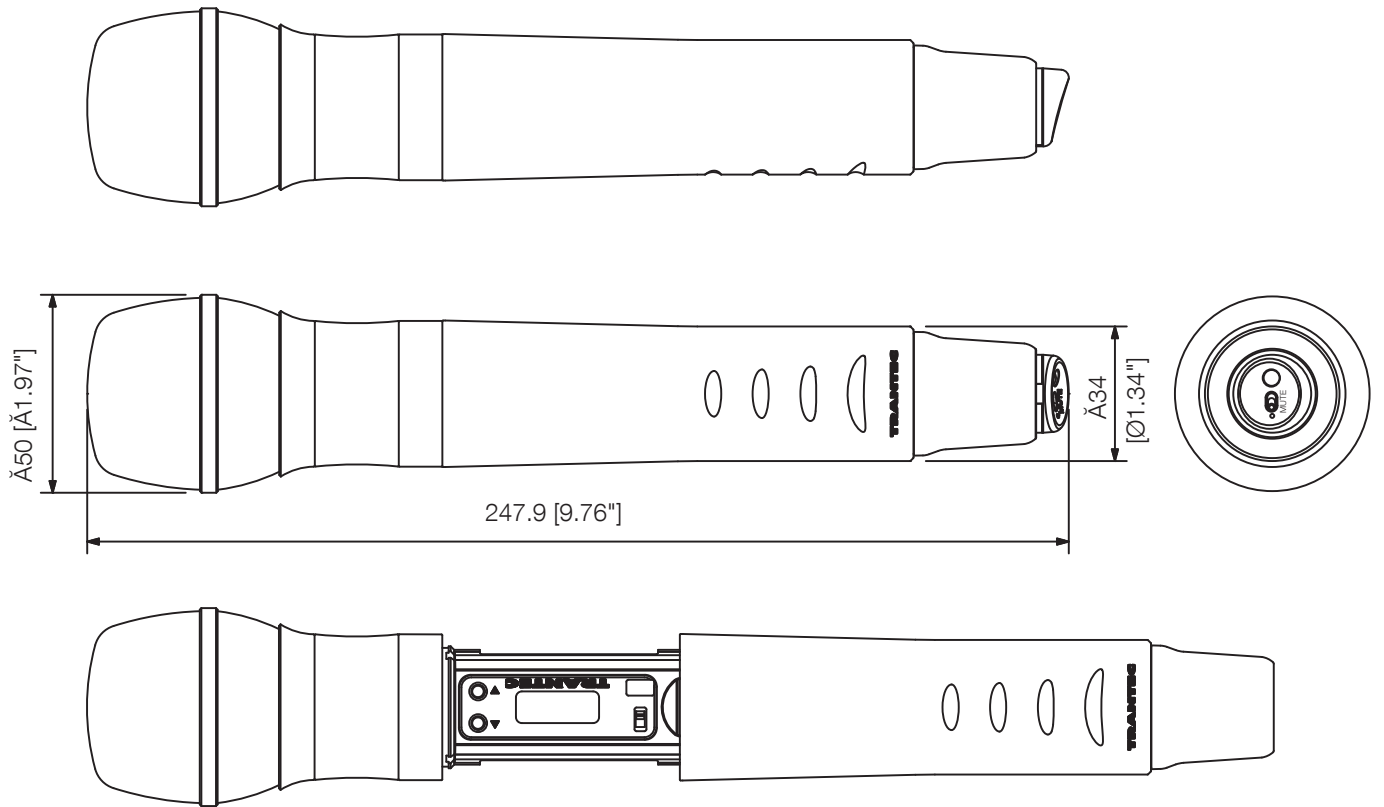

S5.5L-G1U-CUBE-4W

Trantec are delighted to launch the New S5 Series. The comprehensive upgrade and distinctive new look now offers the professional multi-channel radio mic user a powerful set of features with an unrivalled performance/cost ratio.

Article number:S5.5L-G1U-CUBE-4W

Specifications

S5.5L-G1U-CUBE-4W

Appearance

Wireless microphone