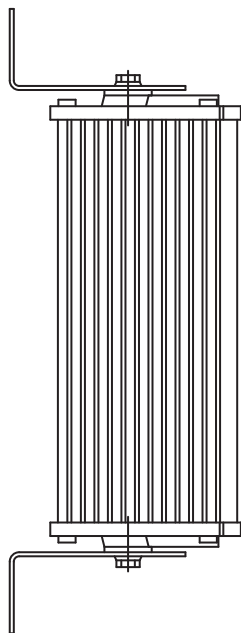

The Column Speaker employs multiple cone speakers arranged vertically on a single baffle board to provide wider horizontal directivity.

Article number: TZ-105 EU
Alternative products: TZ-205

Specifications

Dimensions (W x H x D)	167 x 334 x 141 mm
Dimensions (ø x D)	x 141 mm
Finish	Aluminium, fully-glazed, paint, white aluminium (RAL 9006 or equivalent), black,

Appearance

Wiring Diagram

Top View

Side View

Front View

UNIT:mm

SCALE:1/6