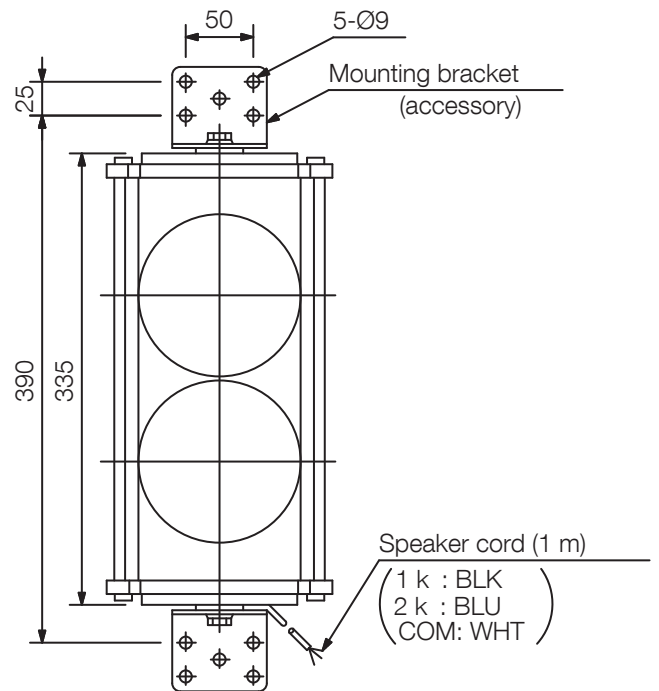

The Column Speaker employs multiple cone speakers arranged vertically on a single baffle board to provide wider horizontal directivity.

Article number: TZ-105 EU
Alternative products: TZ-205

Specifications

Dimensions (W x H x D)	167 x 334 x 141 mm
Dimensions (ø x D)	x 141 mm
Finish	Aluminium, fully-glazed, paint, white aluminium (RAL 9006 or equivalent), black,

Appearance

Wiring Diagram

Top View

Side View

Front View

UNIT:mm

SCALE:1/6