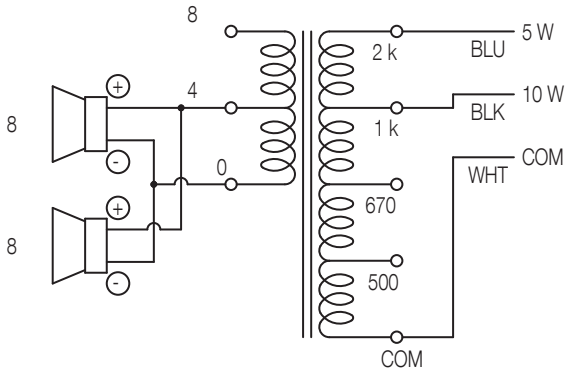

The Column Speaker employs multiple cone speakers arranged vertically on a single baffle board to provide wider horizontal directivity.

Article number: TZ-105 EU
Alternative products: TZ-205

Specifications

Dimensions (W x H x D)	167 x 334 x 141 mm
Dimensions (ø x D)	x 141 mm
Finish	Aluminium, fully-glazed, paint, white aluminium (RAL 9006 or equivalent), black,

Appearance

Wiring Diagram

Top View

Side View

Front View

UNIT:mm

SCALE:1/6