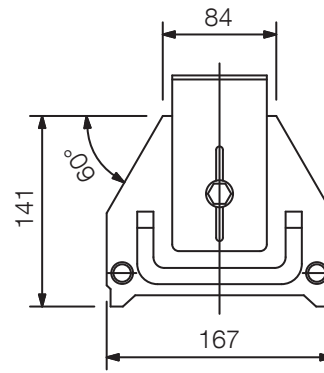

The Column Speaker employs multiple cone speakers arranged vertically on a single baffle board to provide wider horizontal directivity.

Article number: TZ-105 EU
Alternative products: TZ-205

Specifications

Dimensions (W x H x D)	167 x 334 x 141 mm
Dimensions (ø x D)	x 141 mm
Finish	Aluminium, fully-glazed, paint, white aluminium (RAL 9006 or equivalent), black,

Appearance

Wiring Diagram

Top View

Side View

Front View

UNIT:mm

SCALE:1/6