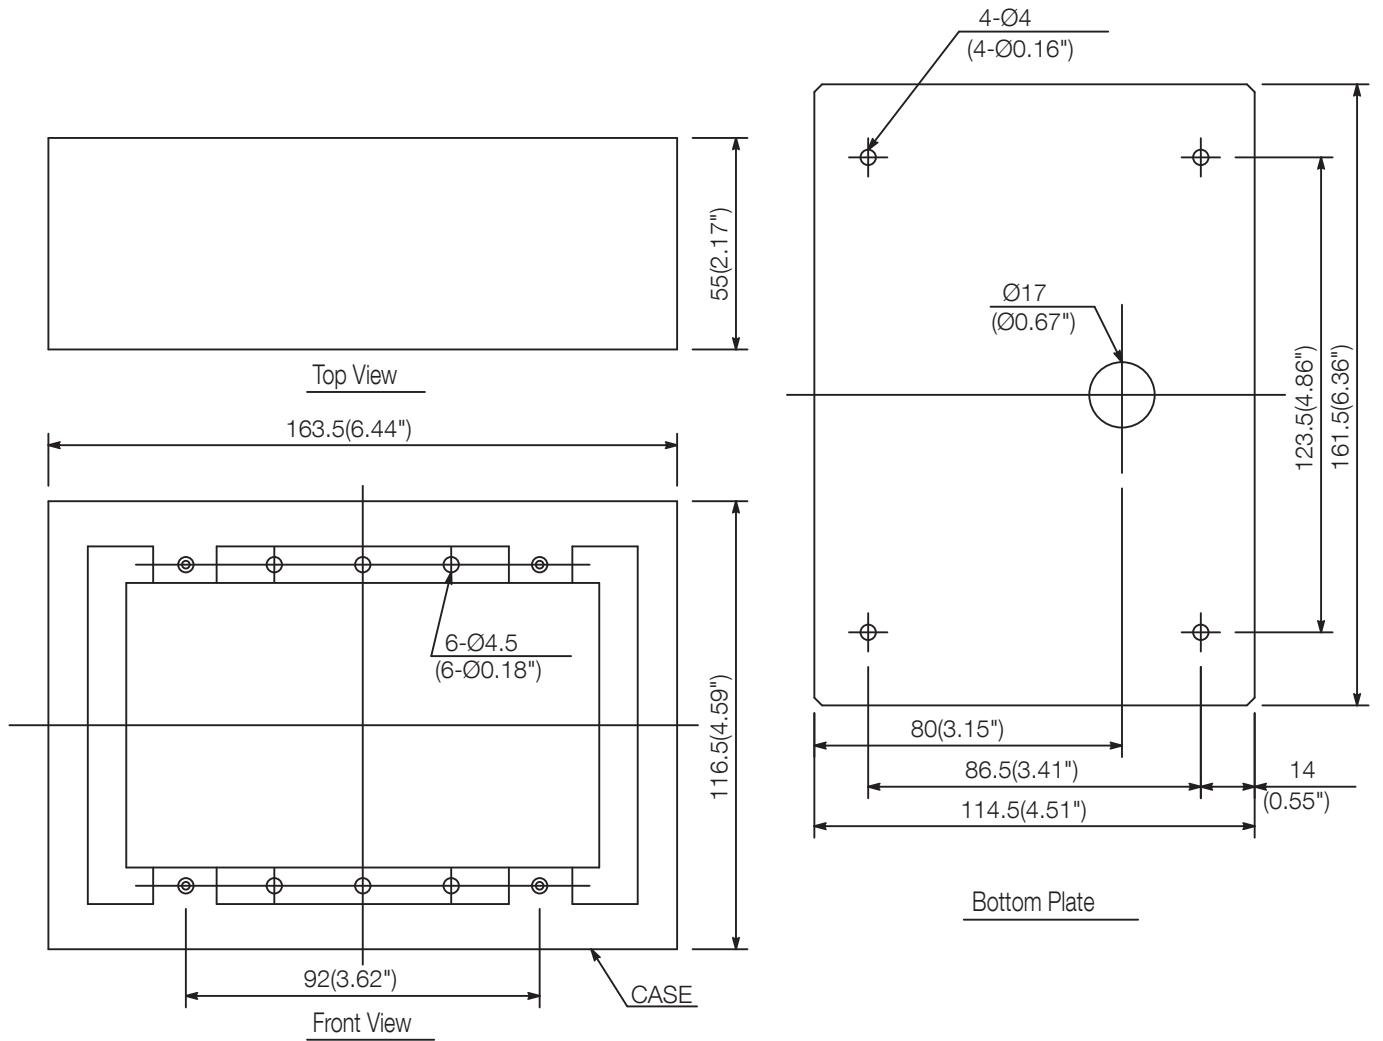

# YS-13A

WALL-MOUNT BOX

The YS-13A box allows exposed wall mounting of a power controller or speaker controller when such a device cannot be mounted in the wall. The box can also be installed on a desk using the supplied feet.

## Specifications

Gross weight	0,6 KG
Finish	ivory,
Weight	550 g

# YS-13A

WALL-MOUNT BOX

Appearance

UNIT:mm SCALE:1/2