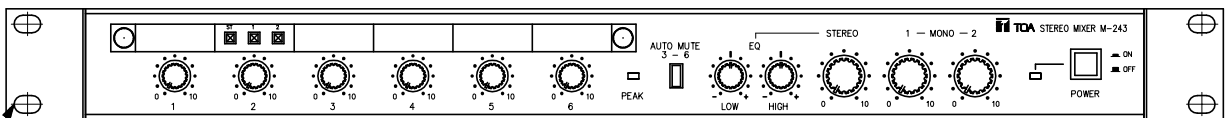

DESCRIPTION

The M-243 is an EIA Standard equipment rack (1-unit size) stereo mixer that comes with two monaural inputs, four stereo inputs, one stereo output and two monaural outputs.

SPECIFICATIONS

* 0 dB = 0.775 V

Power Source	220 - 240 V AC, 50/60 Hz
Power Consumption	12 W
Monaural Input	Line: -10 dB*, 10 kΩ, unbalanced, ø6.3 mm phone jack (2P) Mic: -60 dB*, 1 kΩ, balanced, XLR3-pin connector Mic (Pad): -40 dB*, 1 kΩ, balanced, XLR3-pin connector
Stereo Input (L, R)	-10 dB*, 10 kΩ, unbalanced, RCA jack
Auxiliary Stereo Input	+4 dB*, 50 kΩ, unbalanced, ø6.3 mm phone jack (2P)
Stereo Output (L, R)	+4 dB*, 1 kΩ, unbalanced, ø6.3 mm phone jack (2P)
Monaural Output (1, 2)	+4 dB*, 1 kΩ, unbalanced, ø6.3 mm phone jack (2P)
REC Output (L, R)	-10 dB*, 1 kΩ, unbalanced, RCA jack
Frequency Response	20 Hz - 20 kHz (+1, -2 dB)
T.H.D.	0.01 % or less (1 kHz, rated input/output)
Noise Level (IHF-A)	When all volume controls are in minimum position. Stereo Output (L, R): -105 dB* or less Monaural Output (1, 2): -98 dB* or less When the stereo, monaural (1, 2) are in maximum position. Stereo Output (L, R): -94 dB* or less Monaural Output (1, 2): -95 dB* or less
Finish	Front Panel: Alumite, black Case: Steel, black
Dimensions	483 (W) × 46 (H) × 301.8 (D) mm (19.02" × 1.81" × 11.88")
Weight	3.8 kg (8.38 lb)
Accessory	Rack mounting screw...4, Rubber foot...4, Knob (blue, small)...2, Knob (red, small)...2, Knob (blue, large)...1, Knob (red, large)...1, Power cord (2 m (6.56 ft))...1

APPEARANCE

Rear View

44 [1.73"]
31.8 [1.25"]

466 [18.35"]

483 [19.02"]

Front View

4-7×10.5 [0.28"×0.41"]

Side View