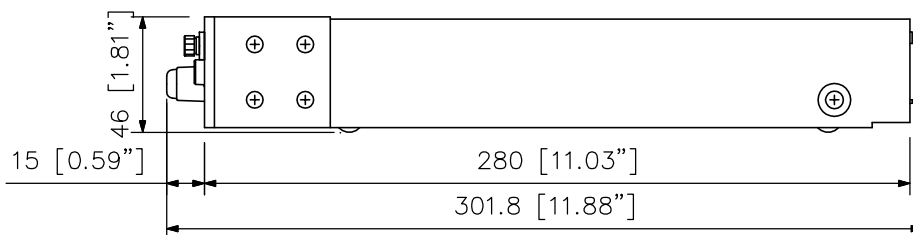

DESCRIPTION

The M-243 is an EIA Standard equipment rack (1-unit size) stereo mixer that comes with two monaural inputs, four stereo inputs, one stereo output and two monaural outputs.

SPECIFICATIONS

* 0 dB = 0.775 V

Power Source	220 - 240 V AC, 50/60 Hz
Power Consumption	12 W
Monaural Input	Line: -10 dB*, 10 kΩ, unbalanced, ø6.3 mm phone jack (2P) Mic: -60 dB*, 1 kΩ, balanced, XLR3-pin connector Mic (Pad): -40 dB*, 1 kΩ, balanced, XLR3-pin connector
Stereo Input (L, R)	-10 dB*, 10 kΩ, unbalanced, RCA jack
Auxiliary Stereo Input	+4 dB*, 50 kΩ, unbalanced, ø6.3 mm phone jack (2P)
Stereo Output (L, R)	+4 dB*, 1 kΩ, unbalanced, ø6.3 mm phone jack (2P)
Monaural Output (1, 2)	+4 dB*, 1 kΩ, unbalanced, ø6.3 mm phone jack (2P)
REC Output (L, R)	-10 dB*, 1 kΩ, unbalanced, RCA jack
Frequency Response	20 Hz - 20 kHz (+1, -2 dB)
T.H.D.	0.01 % or less (1 kHz, rated input/output)
Noise Level (IHF-A)	When all volume controls are in minimum position. Stereo Output (L, R): -105 dB* or less Monaural Output (1, 2): -98 dB* or less When the stereo, monaural (1, 2) are in maximum position. Stereo Output (L, R): -94 dB* or less Monaural Output (1, 2): -95 dB* or less
Finish	Front Panel: Alumite, black Case: Steel, black
Dimensions	483 (W) × 46 (H) × 301.8 (D) mm (19.02" × 1.81" × 11.88")
Weight	3.8 kg (8.38 lb)
Accessory	Rack mounting screw...4, Rubber foot...4, Knob (blue, small)...2, Knob (red, small)...2, Knob (blue, large)...1, Knob (red, large)...1, Power cord (2 m (6.56 ft))...1

APPEARANCE

Rear View

44 [1.73"]
31.8 [1.25"]

466 [18.35"]

483 [19.02"]

Front View

4-7×10.5 [0.28"×0.41"]

Side View

UNIT: mm SCALE: 1/3