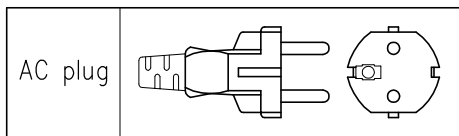

DESCRIPTION

The M-243 is an EIA Standard equipment rack (1-unit size) stereo mixer that comes with two monaural inputs, four stereo inputs, one stereo output and two monaural outputs.

SPECIFICATIONS

* 0 dB = 0.775 V

Power Source	220 - 240 V AC, 50/60 Hz
Power Consumption	12 W
Monaural Input	Line: -10 dB*, 10 kΩ, unbalanced, ø6.3 mm phone jack (2P) Mic: -60 dB*, 1 kΩ, balanced, XLR3-pin connector Mic (Pad): -40 dB*, 1 kΩ, balanced, XLR3-pin connector
Stereo Input (L, R)	-10 dB*, 10 kΩ, unbalanced, RCA jack
Auxiliary Stereo Input	+4 dB*, 50 kΩ, unbalanced, ø6.3 mm phone jack (2P)
Stereo Output (L, R)	+4 dB*, 1 kΩ, unbalanced, ø6.3 mm phone jack (2P)
Monaural Output (1, 2)	+4 dB*, 1 kΩ, unbalanced, ø6.3 mm phone jack (2P)
REC Output (L, R)	-10 dB*, 1 kΩ, unbalanced, RCA jack
Frequency Response	20 Hz - 20 kHz (+1, -2 dB)
T.H.D.	0.01 % or less (1 kHz, rated input/output)
Noise Level (IHF-A)	When all volume controls are in minimum position. Stereo Output (L, R): -105 dB* or less Monaural Output (1, 2): -98 dB* or less When the stereo, monaural (1, 2) are in maximum position. Stereo Output (L, R): -94 dB* or less Monaural Output (1, 2): -95 dB* or less
Finish	Front Panel: Alumite, black Case: Steel, black
Dimensions	483 (W) × 46 (H) × 301.8 (D) mm (19.02" × 1.81" × 11.88")
Weight	3.8 kg (8.38 lb)
Accessory	Rack mounting screw...4, Rubber foot...4, Knob (blue, small)...2, Knob (red, small)...2, Knob (blue, large)...1, Knob (red, large)...1, Power cord (2 m (6.56 ft))...1

APPEARANCE

Rear View

44 [1.73"]
31.8 [1.25"]

466 [18.35"]

483 [19.02"]

Front View

4-7×10.5 [0.28"×0.41"]

Side View