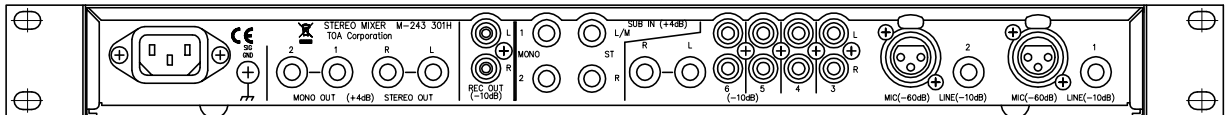

DESCRIPTION

The M-243 is an EIA Standard equipment rack (1-unit size) stereo mixer that comes with two monaural inputs, four stereo inputs, one stereo output and two monaural outputs.

SPECIFICATIONS

* 0 dB = 0.775 V

Power Source	220 - 240 V AC, 50/60 Hz
Power Consumption	12 W
Monaural Input	Line: -10 dB*, 10 kΩ, unbalanced, ø6.3 mm phone jack (2P) Mic: -60 dB*, 1 kΩ, balanced, XLR3-pin connector Mic (Pad): -40 dB*, 1 kΩ, balanced, XLR3-pin connector
Stereo Input (L, R)	-10 dB*, 10 kΩ, unbalanced, RCA jack
Auxiliary Stereo Input	+4 dB*, 50 kΩ, unbalanced, ø6.3 mm phone jack (2P)
Stereo Output (L, R)	+4 dB*, 1 kΩ, unbalanced, ø6.3 mm phone jack (2P)
Monaural Output (1, 2)	+4 dB*, 1 kΩ, unbalanced, ø6.3 mm phone jack (2P)
REC Output (L, R)	-10 dB*, 1 kΩ, unbalanced, RCA jack
Frequency Response	20 Hz - 20 kHz (+1, -2 dB)
T.H.D.	0.01 % or less (1 kHz, rated input/output)
Noise Level (IHF-A)	When all volume controls are in minimum position. Stereo Output (L, R): -105 dB* or less Monaural Output (1, 2): -98 dB* or less When the stereo, monaural (1, 2) are in maximum position. Stereo Output (L, R): -94 dB* or less Monaural Output (1, 2): -95 dB* or less
Finish	Front Panel: Alumite, black Case: Steel, black
Dimensions	483 (W) × 46 (H) × 301.8 (D) mm (19.02" × 1.81" × 11.88")
Weight	3.8 kg (8.38 lb)
Accessory	Rack mounting screw...4, Rubber foot...4, Knob (blue, small)...2, Knob (red, small)...2, Knob (blue, large)...1, Knob (red, large)...1, Power cord (2 m (6.56 ft))...1

APPEARANCE

Rear View

44 [1.73"]
31.8 [1.25"]

466 [18.35"]

483 [19.02"]

Front View

4-7×10.5 [0.28"×0.41"]

Side View